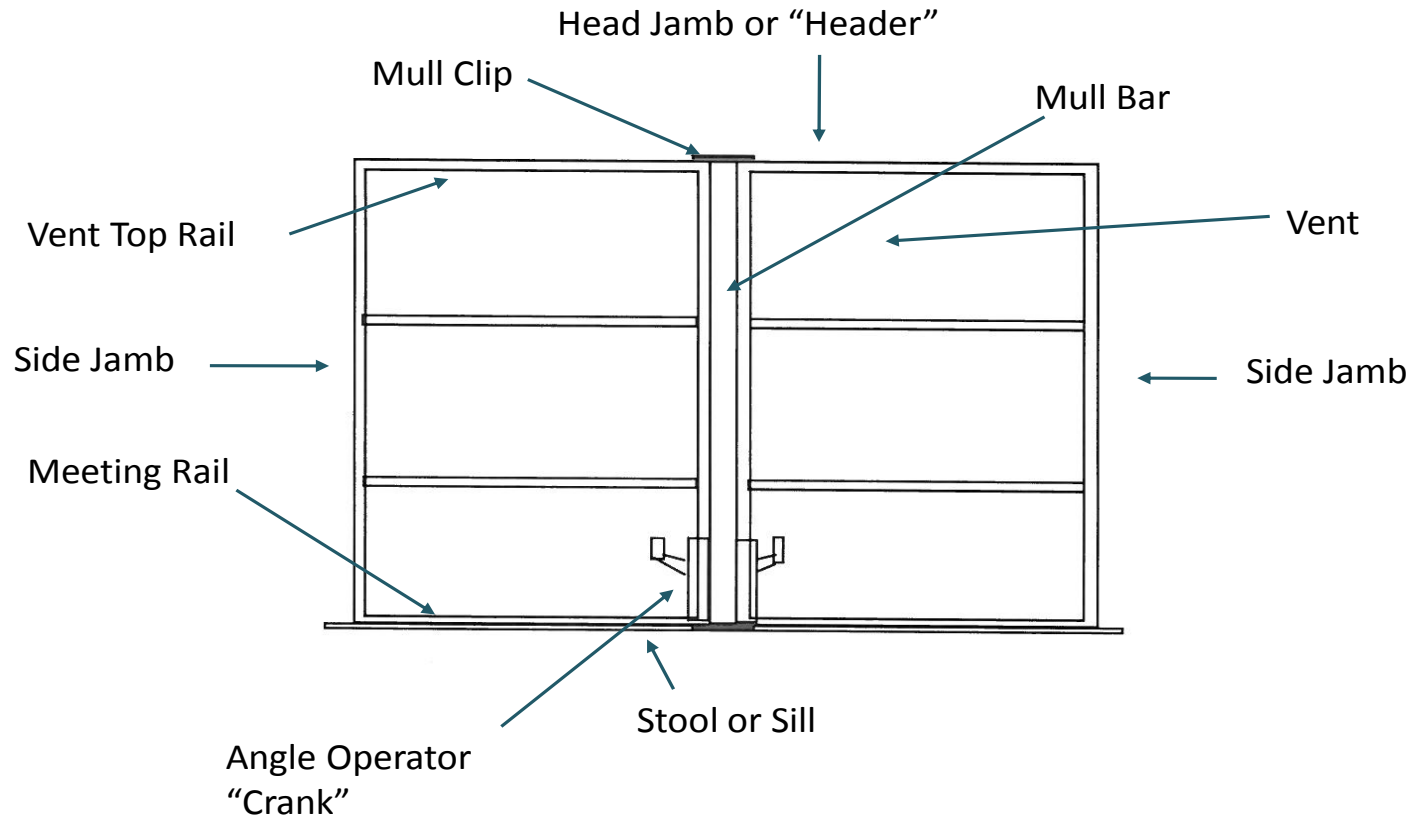

STORM SAFE
Structural Glazing Inspections

Awning Window with Mull Bar

Copyright © 2008 - TSSA Storm Safe inc. All Rights Reserved

160 SW 12th Avenue., #106., Deerfield Beach, FL 33442

O * 800-627-9154 F * 954-571-7892