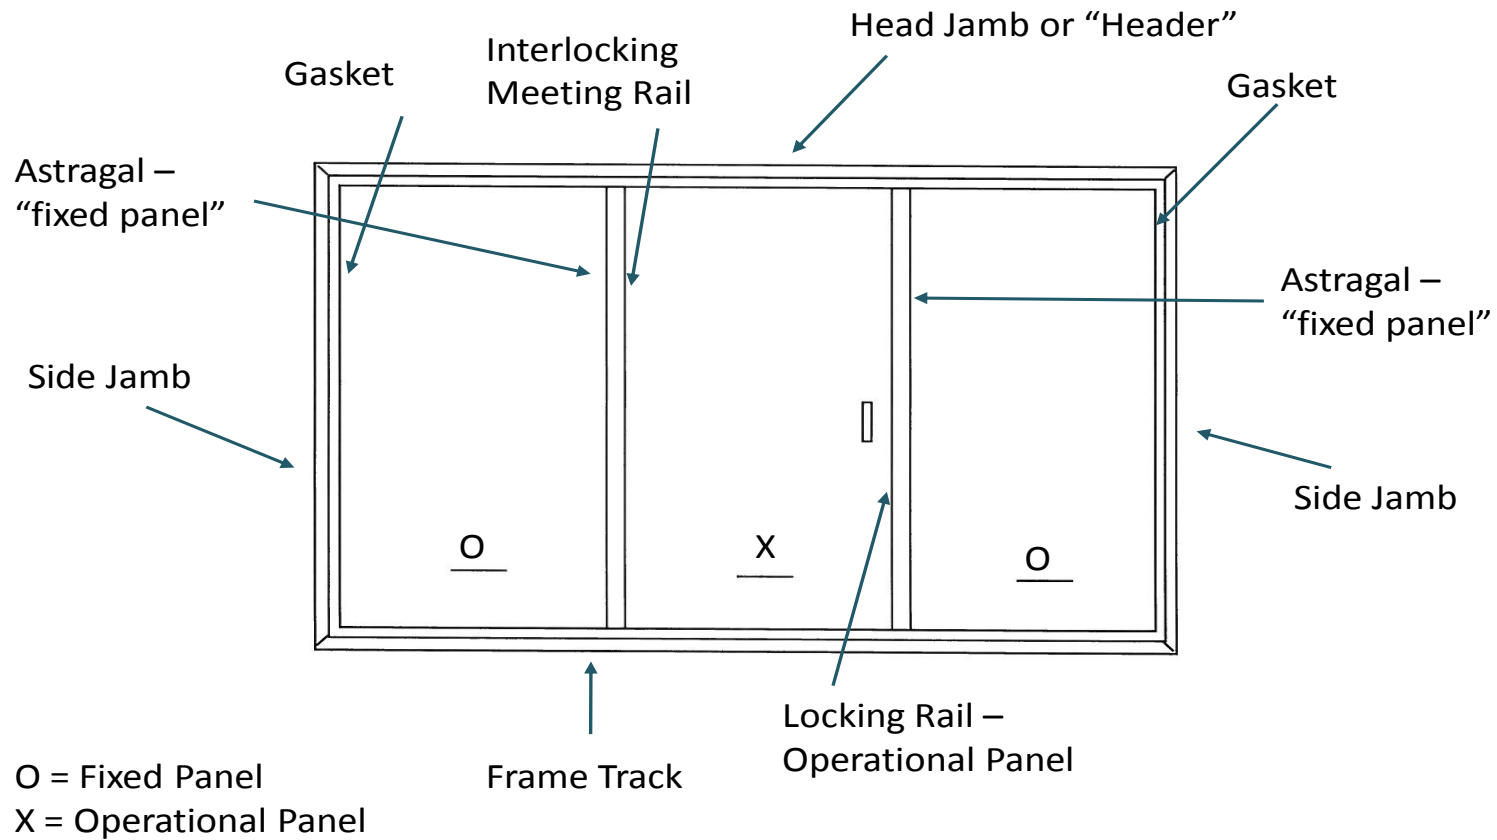

STORM SAFE
Structural Glazing Inspections

Three Panel Sliding Glass Door

Copyright © 2008 - TSSA Storm Safe inc All Rights Reserved

160 SW 12th Avenue., #106., Deerfield Beach, FL 33442

O * 800-627-9154 F * 954-571-7892